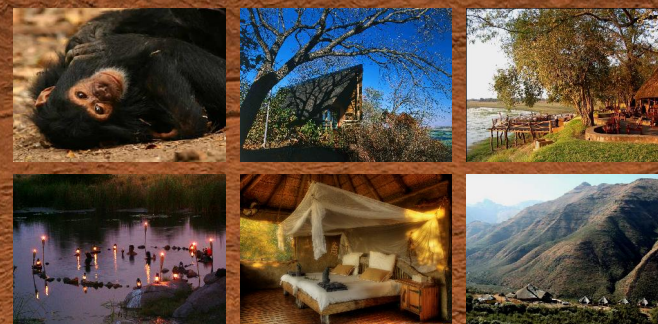

Our partners' lodges and camps are more focused on outstanding safari experiences than on fancy crockery or gold bath-taps.

Being independent, they are committed to providing great game-viewing and/or other activities, high quality accommodation, great hospitality and excellent value for money.

ZAMBIA	Accommodation	Rack Rate
South Luangwa	4+ star	$430
Luambe (Luangwa Valley)	3 star	$360
Lower Zambezi	3+ star	$450
Central Kafue	4 star	$480
Southern Kafue	4 star	$330
Livingstone / Victoria Falls	4 star	$314
Livingstone / Victoria Falls	3+ star	$265
Lusaka	3 star	$125
BOTSWANA	Accommodation	Rack Rate
Chobe	4+ star	$495
Moremi	3+ star	$275
Okavango	4+ star	$650
Central Kalahari	4 star	$475
TANZANIA	Accommodation	Rack Rate
Ruaha <i>(new camp)</i>	5 star	$580
Gombe <i>(new to Kamili)</i>	4 star	$445
Mahale <i>(new to Kamili)</i>	4 star	$465
Katavi <i>(new to Kamili)</i>	4 star	$430
Saadani	3 star	$300
KENYA	Accommodation	Rack Rate
Masai Mara <i>(new lodge)</i>	5 star	$515
Shimba Hills	5 star	$460
SOUTH AFRICA	Accommodation	Rack Rate
Limpopo	4 star	$145
LESOTHO	Accommodation	Rack Rate
Tshlanyane <i>(new lodge)</i>	5 star	$200
UGANDA	Accommodation	Rack Rates
Bwindi	3 star	$162
Lake Mburo	3 star	$162

For more information see www.kamilisafaris.com or call 0115 937 7475

Kamili

Discover African Gems

See all our lodges, camps and operators at www.kamilisafaris.com
0115 937 7475 / 0781 0508791